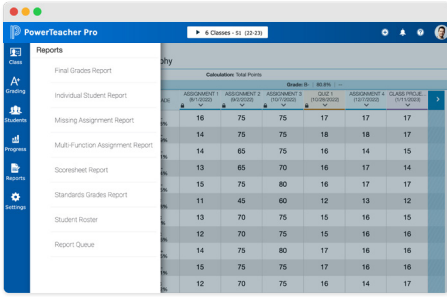

PowerTeacher Pro
Gradebook