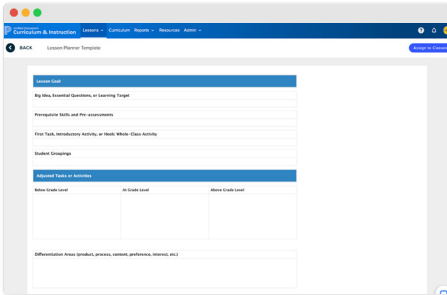

Simplified Student Insights

Take confidence with **accurate data** that is easy to use and access, so you can get the insights you need.

PowerTeacher Pro
Gradebook

School
Operations

Parent and
Student Portal