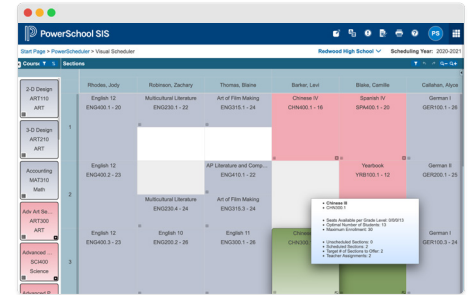

Timetabling

“Better communication with parents and students—They know everything that goes on at school and the connection is strong with PowerSchool.”

IMAN M. MASHAAL

Superintendent of GEMS Ajyal International School
Maarif Education, Saudi Arabia