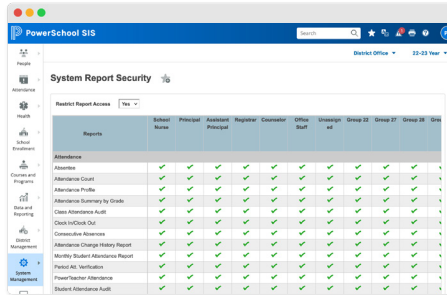

Reporting

“Better communication with parents and students—They know everything that goes on at school and the connection is strong with PowerSchool.”

IMAN M. MASHAAL

Superintendent of GEMS Ajyal International School
Maarif Education, Saudi Arabia

Learn how PowerSchool SIS is providing secure and streamlined student data throughout the world.

Visit www.PowerSchool.com or call 1-877-873-1550 to learn more