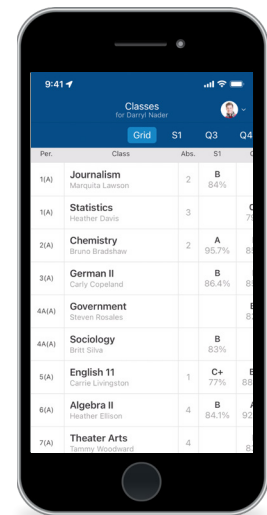

PowerSchool
Mobile App

Learn how PowerSchool SIS is providing secure and streamlined student data throughout the world.

Visit www.PowerSchool.com or call 1-877-873-1550 to learn more