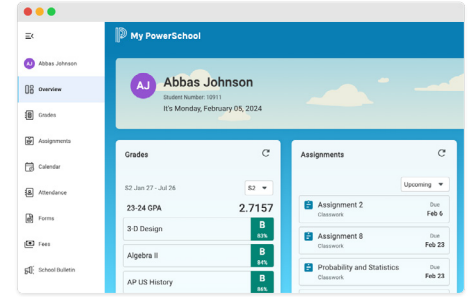

Simplified Student Insights

Take confidence with **accurate data** that is easy to use and access, so you can get the insights you need.

PowerTeacher Pro
Gradebook

School
Operations

Parent and
Student Portal