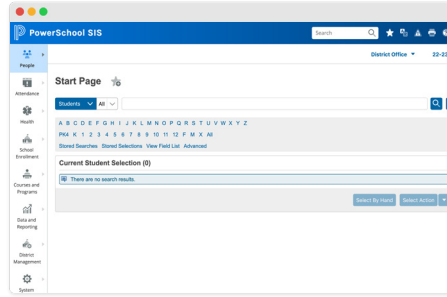

Introducing Lesson Planner

PowerSchool is proud to announce that PowerSchool SIS **now includes built-in lesson planning capabilities**. With the powerful Lesson Planner module, teachers can save time, collaborate better, and improve instructional alignment.

Simplified Student Insights

Take confidence with **accurate data** that is easy to use and access, so you can get the insights you need.

PowerTeacher Pro
Gradebook

School
Operations

Parent and
Student Portal